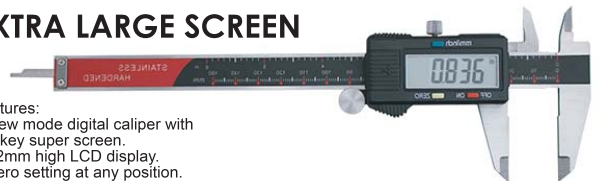

LEFT-HAND DIGITAL CALIPER WITH EXTRA LARGE SCREEN

1. Features:
2. New mode digital caliper with 3-key super screen.
   - 12mm high LCD display.
   - Zero setting at any position.
   - Inch/mm system interchangeable.
   - Manual power on/off.
   - Power on/off at any position, invariable measuring origin (zero).
   - Display window is made of special quartz glass, string ability of scratch resistance.
   - Applicable to leave hand operation.

Item	Range	Resolution	Price
AB11-L106	0-6"/0-150mm	0.0005"/0.01mm	$40.00/PC
AB11-L108	0-8"/0-200mm	0.0005"/0.01mm	$53.00/PC
AB11-L112	0-12"/0-300mm	0.0005"/0.01mm	$89.00/PC