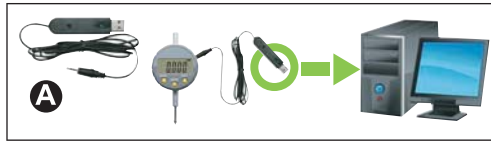

- The USB connection cable can export data directly from our electronic digital caliper or electronic digital indicator to computer. No need for extra driver!
- Software built in the cable compatible with Windows XP, Windows Vista and Windows 7

MCP101 $116.00/PC

LITHIUM BATTERY

Item # CR2025
Item # CR2032

1. Features:
2. 3V lithium battery
   - Used in full screen LCD electronic digital caliper (1110-0818, 1110-0828, 1110-0838, 1110-1818, 1110-1828, 1110-1838), and digital indicators (6110-1342, 6110-1368, 611H-1348, P900-S129)

Item	Range	Resolution	Accuracy	Functions	Keys	Price
6110-1342	0-0.5"/0-12.5mm	0.0005"/0.01mm	±0.02mm	in/mm, ON/OFF, ZERO	3	$78.00/PC
6110-1368	0-1"/0-25mm	0.0005"/0.01mm	±0.03mm	in/mm, ON/OFF, ZERO/SET, +, -	5	$106.00/PC
611H-1348	0-0.5"/0-12.5mm	0.00005"/0.001mm	±0.015mm	in/mm, ON/OFF, ZERO/SET, ABS/INC, TOL	5	$96.00/PC