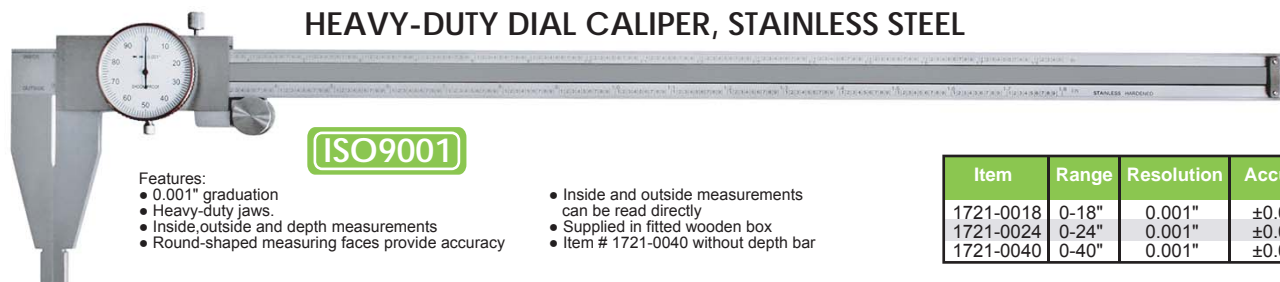

HEAVY-DUTY DIAL CALIPER, STAINLESS STEEL

ISO9001

1. Features:
- 0.001" graduation
  - Heavy-duty jaws.
  - Inside, outside and depth measurements
  - Round-shaped measuring faces provide accuracy
  - Inside and outside measurements can be read directly
  - Supplied in fitted wooden box
  - Item # 1721-0040 without depth bar

Item	Range	Resolution	Accuracy	Price
1721-0018	0-18"	0.001"	±0.002"	$146.00/PC
1721-0024	0-24"	0.001"	±0.003"	$212.00/PC
1721-0040	0-40"	0.001"	±0.004"	$458.00/PC